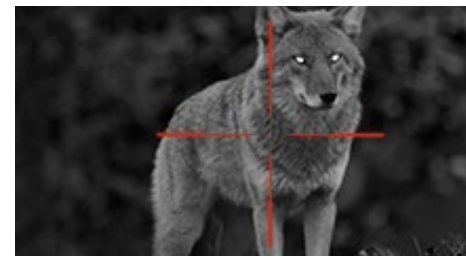

X-SIGHT 4K PRO SERIES

DAY & NIGHT SMART HD RIFLE SCOPES

IMAGE QUALITY

* scope view

* scope view

4K Ultra HD technology, combined with our cutting edge Dual Core Processor, gives you unsurpassed image quality with richer and more vivid color tones. Providing the end user with a visual experience like no other.

PROFILE MANAGER

RECORD HD VIDEO

This feature gives you the opportunity to capture your experiences in 1080p full HD and 120 fps. Using an SD card allows you to record your adventures without any additional USB cables. Never missing a chance to catch your moment on video.