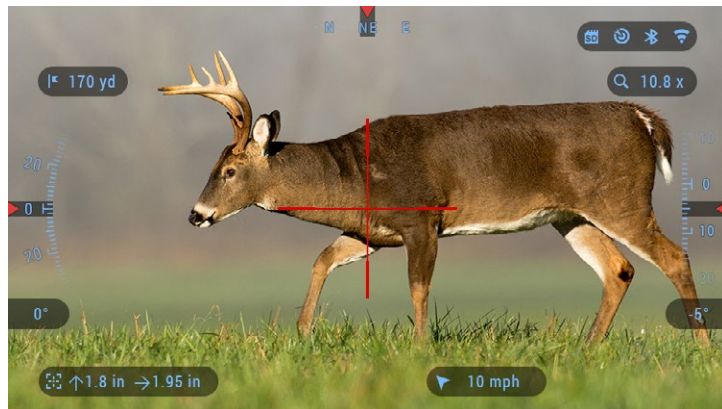

X-SIGHT 4K PRO SERIES

DAY & NIGHT SMART HD RIFLE SCOPES

IMAGE QUALITY

* scope view

* scope view

4K Ultra HD technology, combined with our cutting edge Dual Core Processor, gives you unsurpassed image quality with richer and more vivid color tones. Providing the end user with a visual experience like no other.

PROFILE MANAGER

RECORD HD VIDEO

This feature gives you the opportunity to capture your experiences in 1080p full HD and 120 fps. Using an SD card allows you to record your adventures without any additional USB cables. Never missing a chance to catch your moment on video.

SPECIFICATIONS

	X-Sight 4K Pro 3-14x	X-Sight 4K Pro 5-20x
Item #	DGWSXS3144KP	DGWSXS5204KP
Magnification	3-14x	5-20x
Field of view at 1000 yds	460 ft (9°)	240 ft (5°)
Sensor	ATN 4K M265 Sensor, 3864 (H) x 2218 (V)	
Core	ATN Obsidian IV Dual Core	
System Resolution	600 lp/mm	
Micro Display	1280x720 HD Display	
Eye relief	90 mm	
Video Record Resolution	1080p @ 30/60/120 fps**	
Ballistic Calculator	Yes	
WiFi (Streaming, Gallery, & Controls)	iOS & Android	
Bluetooth	Yes	
3D Gyroscope	Yes	
3D Accelerometer	Yes	
E-Barometer	Yes	
Smart Rangefinder	Yes	
Smart Mil Dot reticle	Yes	
RAV (Recoil Activated Video)	Yes	
Electronic Compass	Yes	
Smooth Zoom	Yes	
Night Vision Mode	Yes	
Reticles	Multiple Patterns & Color Options	
Microphone	Yes	
Micro SD card	4 to 64 GB	
USB, type C	Yes	
Mount	30 mm Standard Rings (included)	
IR Illuminator	Included	
Battery life (Lion)	18+ hrs	
Battery type	Internal Lithium Ion Battery	
Waterproof rating / IP rating	Weather resistant	
Dimensions (body only)	13.8"x3"x3"/350x76x76 mm	14.9"x3"x3"/379x76x76 mm
Weight	2.1 lb / 0.94 kg	2.2 lb / 1.01 kg
Warranty	2 years	