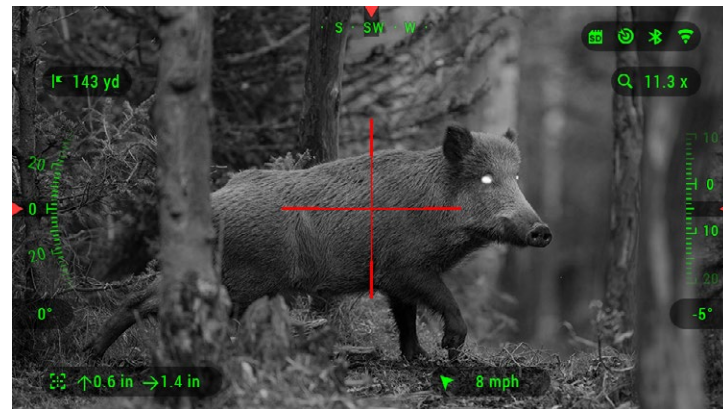

X-SIGHT 4K PRO SERIES

DAY & NIGHT SMART HD RIFLE SCOPES

IMAGE QUALITY

* scope view

* scope view

4K Ultra HD technology, combined with our cutting edge Dual Core Processor, gives you unsurpassed image quality with richer and more vivid color tones. Providing the end user with a visual experience like no other.

120 FPS HD VIDEO WITH 30/60/120 FPS

BALLISTIC CALCULATOR

RECOIL ACTIVATED VIDEO (RAV)

SMART RANGEFINDER

SMART MIL DOT RETICLE

SHARE ON SOCIAL MEDIA

ONE SHOT ZERO

ULTRA LOW POWER CONSUMPTION

PROFILE MANAGER

RECORD HD VIDEO

This feature gives you the opportunity to capture your experiences in 1080p full HD and 120 fps. Using an SD card allows you to record your adventures without any additional USB cables. Never missing a chance to catch your moment on video.

SPECIFICATIONS

	X-Sight 4K Pro 3-14x	X-Sight 4K Pro 5-20x
Item #	DGWSXS3144KP	DGWSXS5204KP
Magnification	3-14x	5-20x
Field of view at 1000 yds	460 ft (9°)	240 ft (5°)
Sensor	ATN 4K M265 Sensor, 3864 (H) x 2218 (V)	
Core	ATN Obsidian IV Dual Core	
System Resolution	600 lp/mm	
Micro Display	1280x720 HD Display	
Eye relief	90 mm	
Video Record Resolution	1080p @ 30/60/120 fps**	
Ballistic Calculator	Yes	
WiFi (Streaming, Gallery, & Controls)	iOS & Android	
Bluetooth	Yes	
3D Gyroscope	Yes	
3D Accelerometer	Yes	
E-Barometer	Yes	
Smart Rangefinder	Yes	
Smart Mil Dot reticle	Yes	
RAV (Recoil Activated Video)	Yes	
Electronic Compass	Yes	
Smooth Zoom	Yes	
Night Vision Mode	Yes	
Reticles	Multiple Patterns & Color Options	
Microphone	Yes	
Micro SD card	4 to 64 GB	
USB, type C	Yes	
Mount	30 mm Standard Rings (included)	
IR Illuminator	Included	
Battery life (Lion)	18+ hrs	
Battery type	Internal Lithium Ion Battery	
Waterproof rating / IP rating	Weather resistant	
Dimensions (body only)	13.8"x3"x3"/350x76x76 mm	14.9"x3"x3"/379x76x76 mm
Weight	2.1 lb / 0.94 kg	2.2 lb / 1.01 kg
Warranty	2 years	