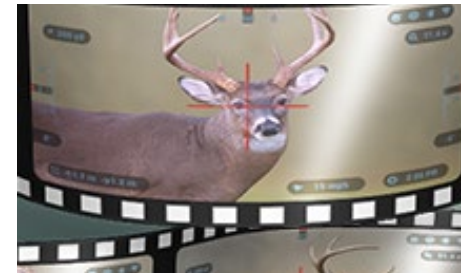

X-SIGHT 4K PRO SERIES

DAY & NIGHT SMART HD RIFLE SCOPES

IMAGE QUALITY

* scope view

* scope view

4K Ultra HD technology, combined with our cutting edge Dual Core Processor, gives you unsurpassed image quality with richer and more vivid color tones. Providing the end user with a visual experience like no other.

PROFILE MANAGER

RECORD HD VIDEO

This feature gives you the opportunity to capture your experiences in 1080p full HD and 120 fps. Using an SD card allows you to record your adventures without any additional USB cables. Never missing a chance to catch your moment on video.

DUAL STREAM VIDEO

By incorporating a Dual Core Processor, we are now able to provide a much more enhanced experience. Now, you can Live Stream via WiFi to a mobile device, and record in your scope at the same time. Without lag or loss of performance.